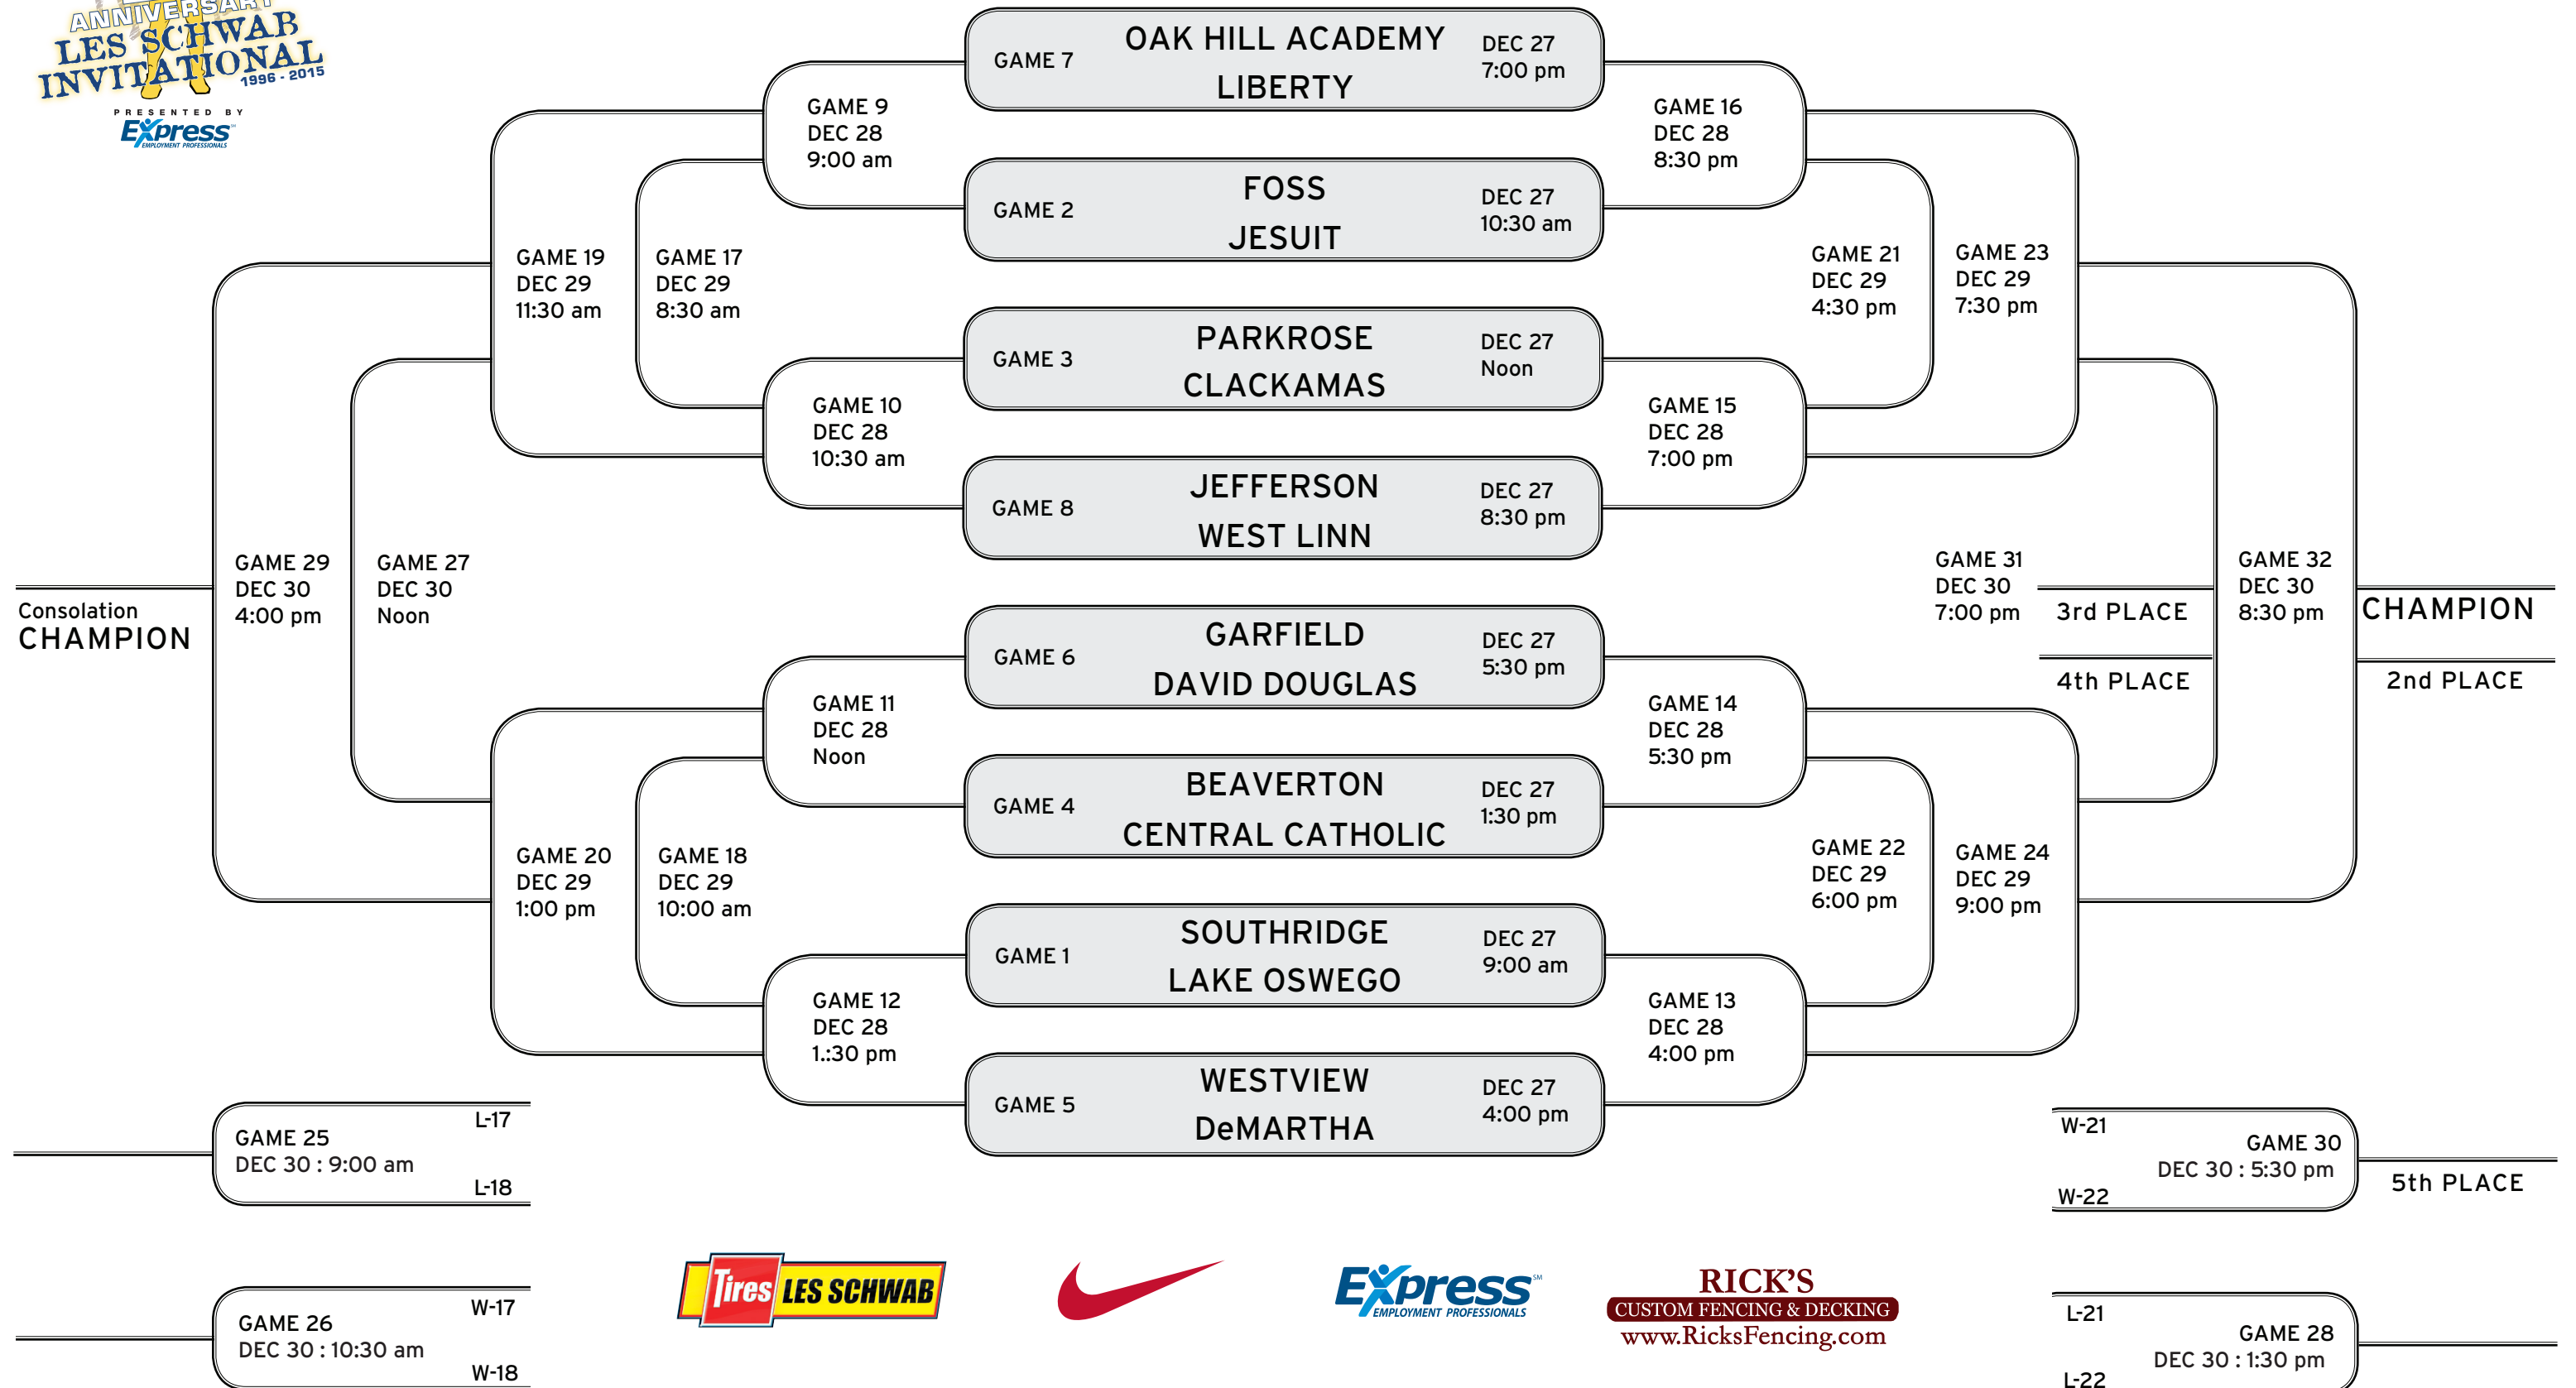

2015 TOURNAMENT BRACKET

W-21
W-22

GAME 30
DEC 30 : 5:30 pm

5th PLACE

L-21
L-22

GAME 28
DEC 30 : 1:30 pm