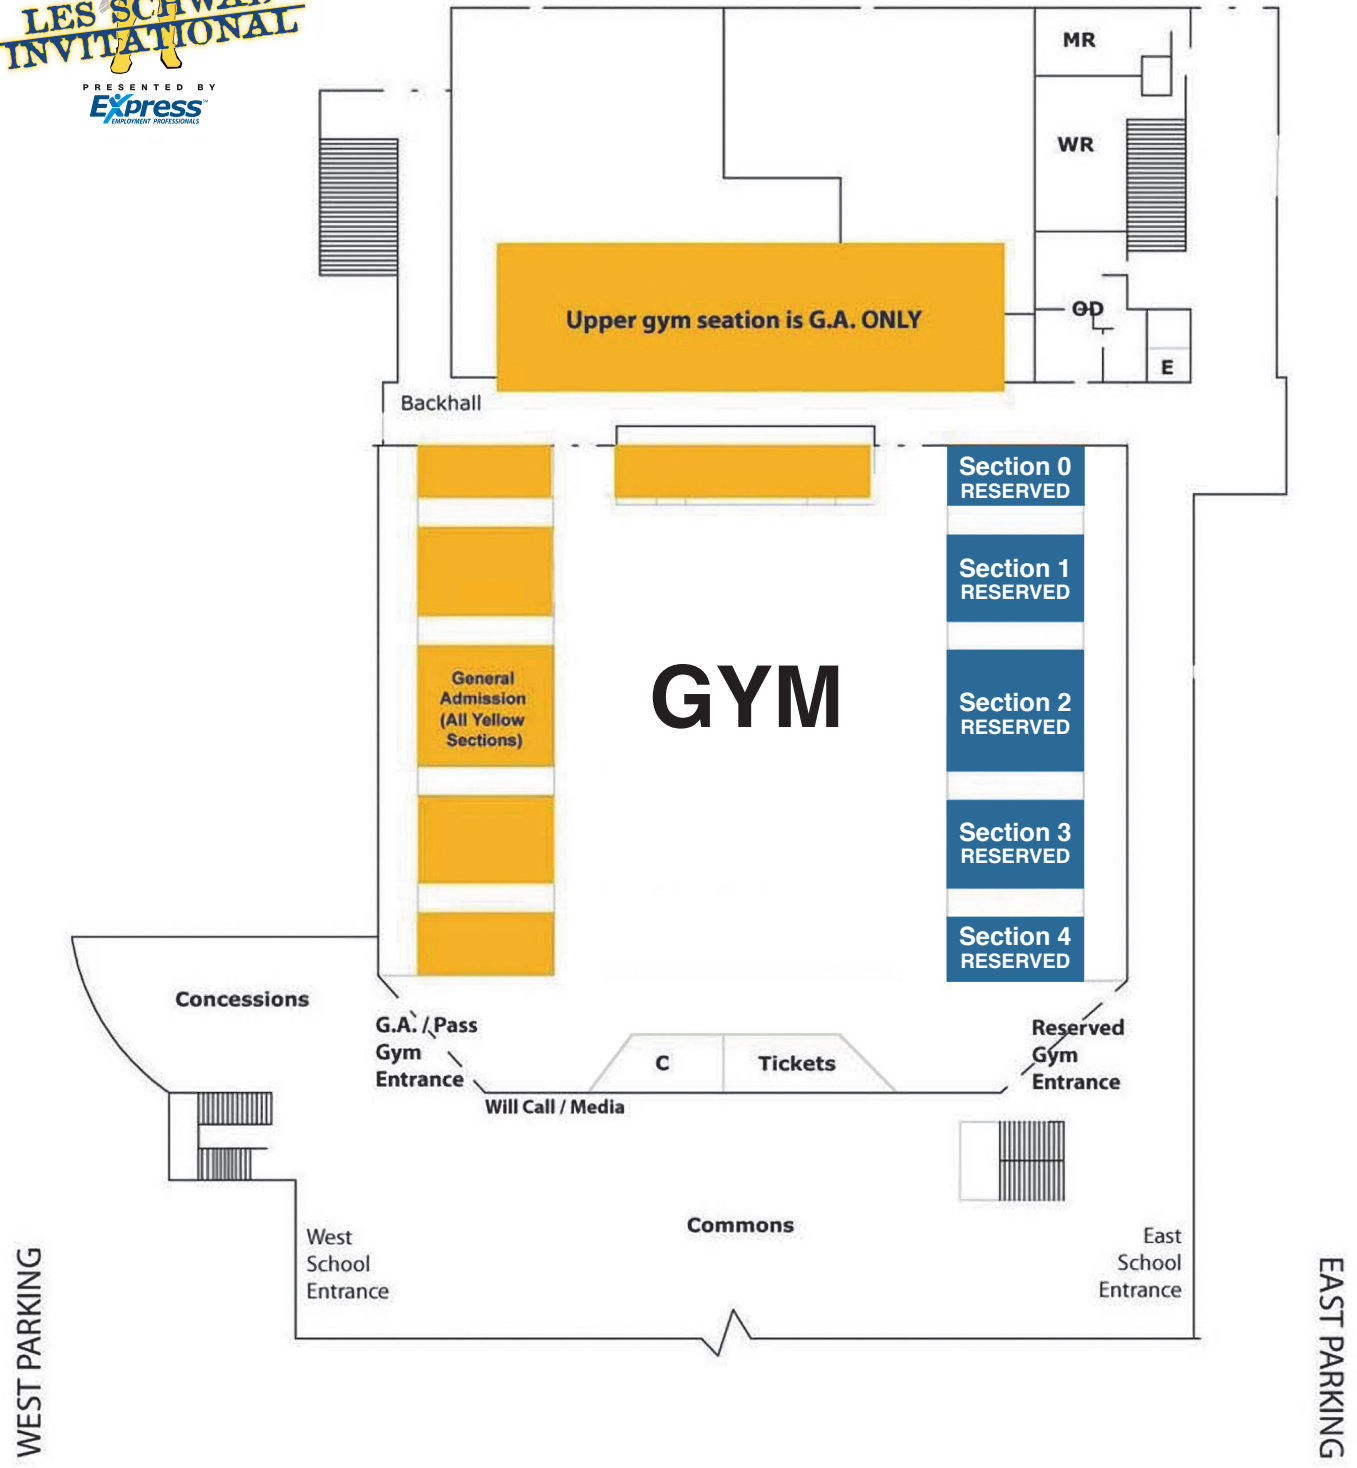

# Gym Seating Options

## Lower Floor Key

- E: Elevator
- C: Concessions
- OD: Officials dressing room
- WR: Women's Restroom
- MR: Men's Restroom